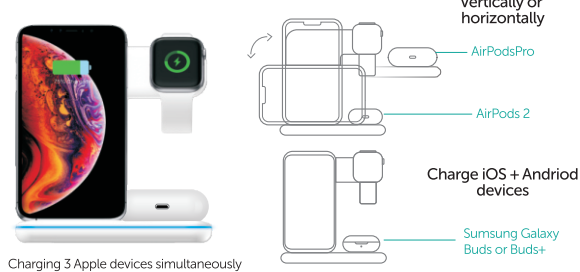

Charging Schematic Diagram

Applicable Devices

1. **1. Smart Phone:**
   Apple: iPhone 12, 12 Pro, 12 Pro Max, 12 mini, SE, 11, 11 Pro, 11 Pro Max, Xs, Xs Max, XR, X, 8, 8 Plus; Samsung: Galaxy S: FE 5G, 20 5G, 20+ 5G, 20 Ultra 5G, 10, 10+, 10e, 9, 9+, 8, 8+, 7, 7 edge, 6, 6 edge, 6 edge+, 6 G9209, 6 Active; Galaxy Note: 20, 20 Ultra 5G, 10, 10e, 10+, 9, 8, 7, 6, 5;
   Huawei: P: 40 Pro, 40 Pro+, 30 Pro; Mate: 40 RS, 40 Pro, 40 Pro+, 30 5G, 30 Pro 5G, 30, 30 Pro, 30 RS, 20 Pro, 20 RS, RS;
   Xiaomi: 10, 10 Pro, 9, 9 Pro, Mix 3, Mix 2s;
   Including other devices with wireless charging receiver built-in; other some devices need to add a wireless charging receiver (Note: All devices must meet the Qi standard).
2. **2. Smart Watch:**
   Apple: iWatch S1, S2, S3, S4, S5, S6, SE.
3. **3. TWS bluetooth earphone:**
   Apple AirPods 2, Pro; Samsung Galaxy Buds, Buds+; Huawei Freebuds 2, 3; and more TWS (with wireless charging case).

Product Specification

Input: 9V/2A
Phone Output: 15W/10W/7.5W/5W
Watch Output: 2.5W (Apple iWatch 1/2/3/4/5/6/SE) Earphone Output: 3W (TWS Earphone: Apple AirPods 2, Pro; Samsung Galaxy Buds, Buds+; Huawei Freebuds 2, 3; and more.)
Input Interface: Type-C port
Transmission Distance (Phone): <8mm
Conversion Rate (Phone): >73%
Product Size: 136x101x136mm

Accessories List

Wireless Charger *1, Type-C quick charge cable *1, User manual *1

Attention

1. Please keep the charger away from water or other liquid;
2. If you need to clean the charger, please make sure it is not switched on the power;
3. Using Environment temperature remains 0-45°C.