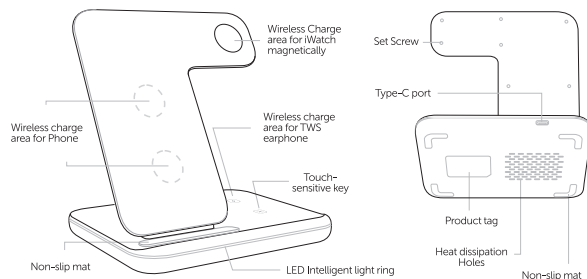

Product Appearance

Operation Steps

1. Connect the charger to a 9V/2AQC3.0 adapter through a type-C quick charge cable to switch on the power;
2. Put your phone on and charge;
3. Put the apple watch on and suck it up to charge (roll the watchband to minimize to charge better);
4. Put your earphone case on and charge.

LED light ring instructions

- Green light is on: Standby mode or not charging the phone
- Blue light is breathing: Wireless charging the phone
- Blue and Green light flash: Foreign body is detected or the phone is misaligned (the phone charging will automatically stop)