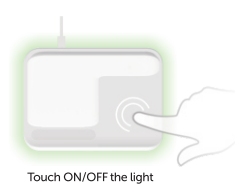

Gelius 3 IN 1 Fast Wireless Charger GP-AWC01 User manual

Notice: To ensure charging 3 devices safely and efficiently, you must use 9V/2A adapter (Qualcomm Quick Charger 2.0 or 3.0) and quick charge cable. If not use the appropriate adapter and quick charge cable, the charger may not charge phone, or may not charge 3 devices simultaneously, or may even damage the charger).

Product Introduction

The 3-in-1 wireless charger, a compact charging house, powered from only one outlet, can charge 3 devices simultaneously. When charge your mobile phone, apple watches, and your AirPods 2 or AirPods Pro or some other TWS, just put them on, wireless charging will automatically start, all this will make your desk clean and tidy, and make your life easier. The charger is so space-saving designed that can help you integrate your mobile phone intelligently very well, especially for Apple user. Besides, it is fashion that the light ring is so shining and has breathing effect showing the charging state, if you want to turn off or turn on the light, just touch the touch-sensitive key.

Product Appearance

Operation Steps

1. Connect the charger to a 9V/2AQC3.0 adapter through a type-C quick charge cable to switch on the power;
2. Put your phone on and charge;
3. Put the apple watch on and suck it up to charge (roll the watchband to minimize to charge better);
4. Put your earphone case on and charge.

LED light ring instructions

- Green light is on: Standby mode or not charging the phone
- Blue light is breathing: Wireless charging the phone
- Blue and Green light flash: Foreign body is detected or the phone is misaligned (the phone charging will automatically stop)